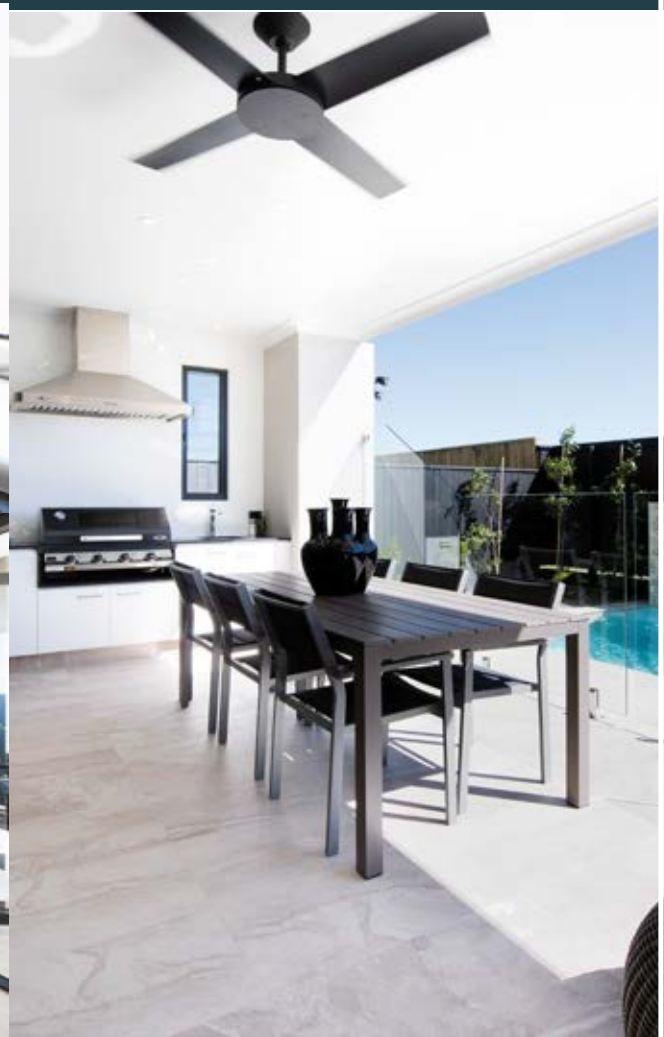

The Farah by McLachlan Homes.

Call us on (07) 5498 9866

www.mclachlanhomes.com

Please note these images are for general purpose only & are not to be taken literally as this design. McLachlan Special Projects accepts no liability for any change to any details within the illustrated plan. QBCC 108 7956