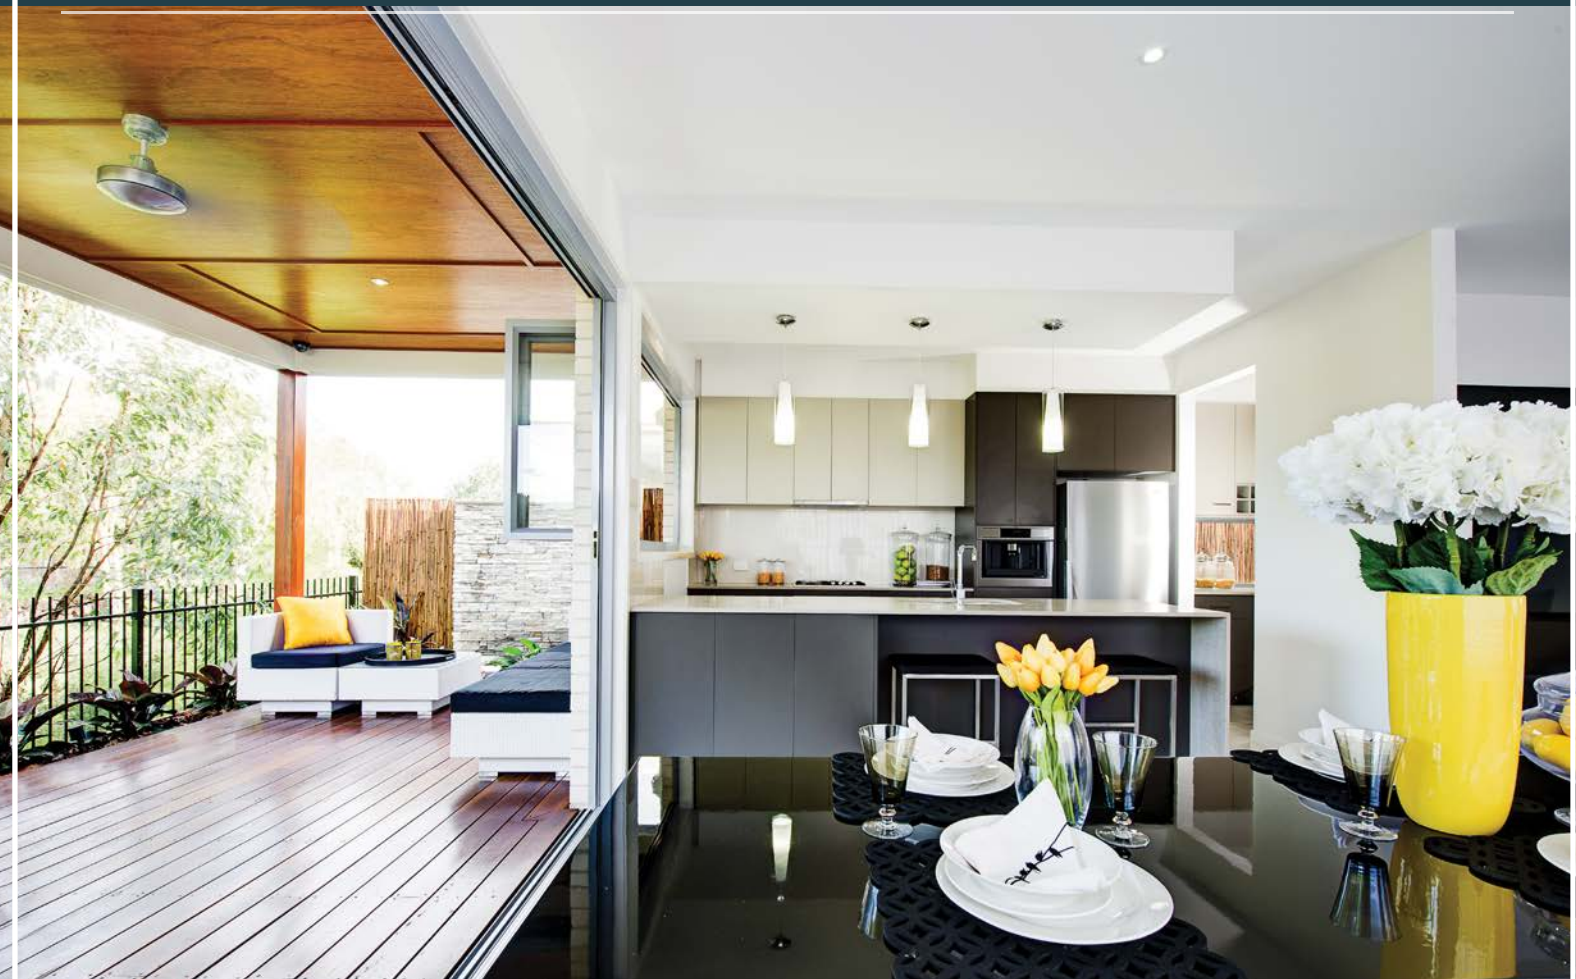

The Torquay by McLachlan Homes.

Built around lifestyle.

Call us on (07) 5498 9866

www.mclachlanhomes.com

Please note these images are for general purpose only & are not to be taken literally as this design. McLachlan Special Projects accepts no liability for any change to any details within the illustrated plan. QBCC 108 7956